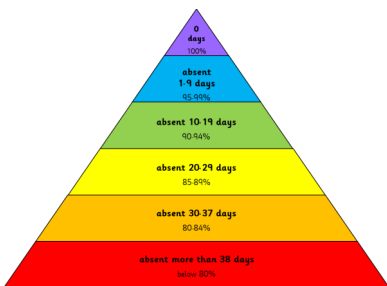

Donnington Wood Infant School & Nursery

Newsletter

Friday 22nd May 2026

It has been a busy week of learning in school and nursery this week, but we have managed to make some time to watch the digger clearing the field. The builders are continuing to work to get everything put straight outside and will continue working through next week during the half term break.

Next week is half term. We hope everyone has a safe and enjoyable week off and we will see everyone back in school and nursery on Monday 1st June.

Attendance

Today we have presented certificates to 47 children who have 100% attendance and have been in school every day since Easter. This is a fantastic achievement. Well done!

Attendance this term

- Class 1 - 93.6
- Class 2 - 93.4
- Class 3 - 95.1
- Class 4 - 95.4
- Class 5 - 92.2
- Class 6 - 89.5

Attendance so far this year

- Class 1 - 90.1
- Class 2 - 92.4
- Class 3 - 92.1
- Class 4 - 92.7
- Class 5 - 90.9
- Class 6 - 91.4

National attendance is 95%. We will continue working next half term to get attendance higher. We are hoping to have even more children with 100% attendance next half term.

Friday 22nd May last day of school & nursery

Monday 1st June back to school & nursery

Class Photographs

have been sent home today. Please ensure returned before the deadline
9am on the 15th June

School Uniform Orders

Order Online
Fast order turnaround

Scan the QR code to shop your uniform directly

www.schooltrends.co.uk

Order before **July 21st** and get 15% off with code: **FRESH26**

Punctuality

Doors for nursery open between **8:40 - 8:50**
and **12:30 - 12:40**

Doors for school open between **8:40 - 8:45**.
Registers in school are taken at **8:45**.

If you arrive and the door is closed you must go to the school office and sign your child in. School staff will take your child to school or nursery.